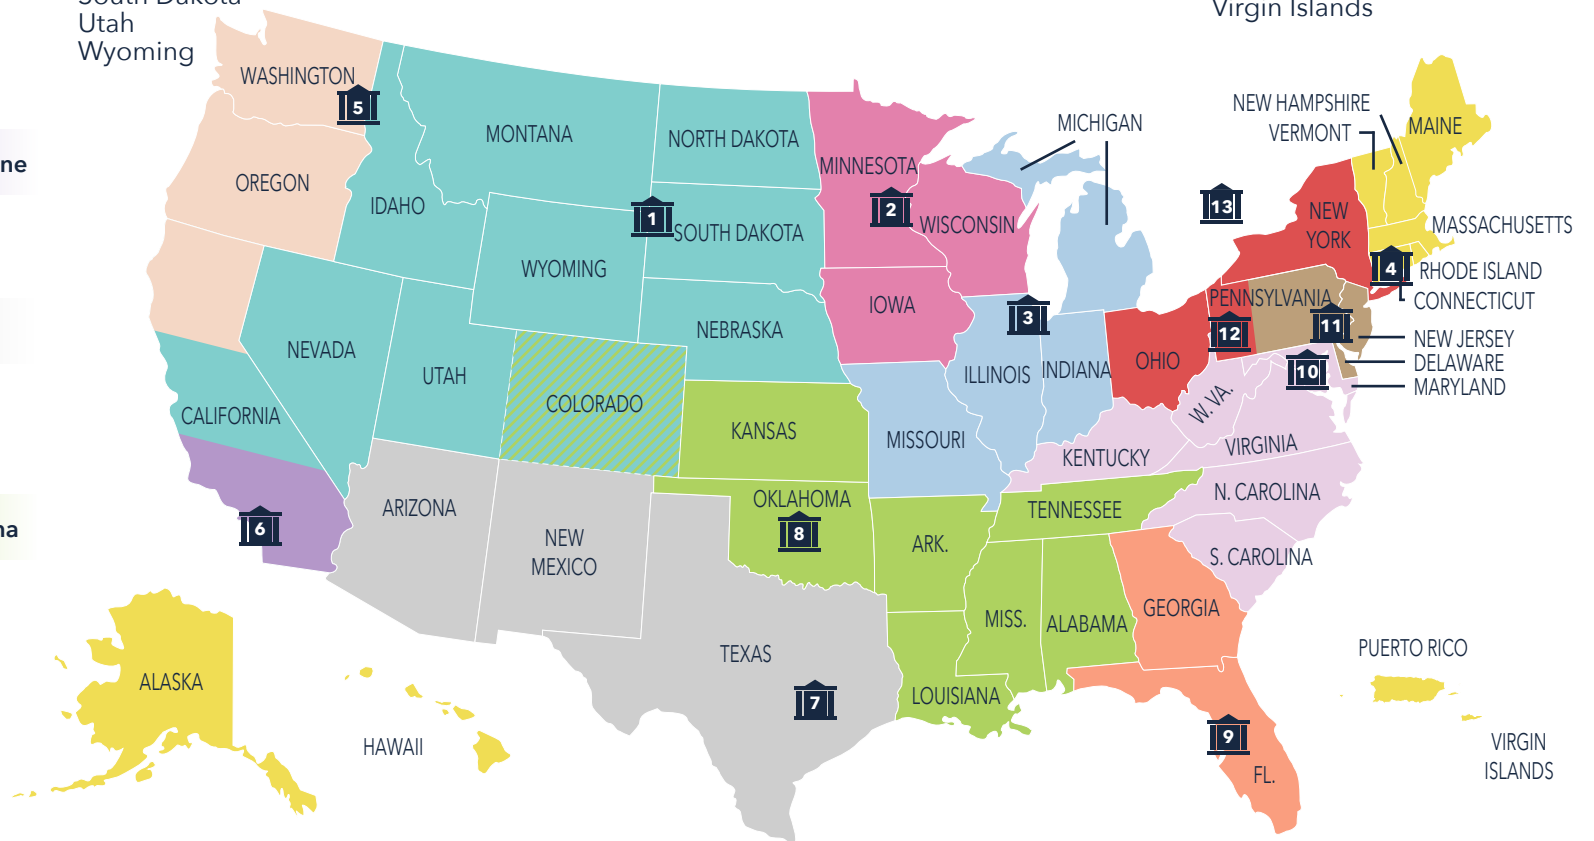

2020 CUWiP Conference Site Locations

5 Washington State University

California (Areas other than San Francisco, San Diego, LA, Irvine)
Oregon
Washington

6 University of California Irvine

California (in immediate vicinity of UC Irvine)

7 Texas A&M University

Arizona
New Mexico
Texas

8 The University of Oklahoma

Alabama
Arkansas
Colorado (site most convenient to your home institution)
Kansas
Louisiana
Oklahoma
Tennessee
Mississippi

9 University of South Florida

Georgia
Florida

1 Black Hills State University

California (near San Diego and San Francisco)
Colorado (site most convenient to your home institution)
Idaho
Montana
Nebraska
Nevada
North Dakota
South Dakota
Utah
Wyoming

2 University of Minnesota

Iowa
Minnesota
Wisconsin

3 The University of Chicago

Illinois
Indiana
Michigan
Missouri

4 Yale University

Alaska
Connecticut
Hawaii
Maine
Massachusetts
New Hampshire
New York
Rhode Island
Vermont
Virgin Islands

Indicates location of conference within regional area

10 University of Maryland/ NIST

District of Columbia
Kentucky
Maryland
North Carolina
South Carolina
Virginia
West Virginia

11 Temple University

Delaware
New Jersey
Pennsylvania (Mid and East)

12 Carnegie Mellon University

New York
Ohio
Pennsylvania (West)

13 University of Toronto

Site location includes all Canadian provinces

If you have any questions, please email women@aps.org