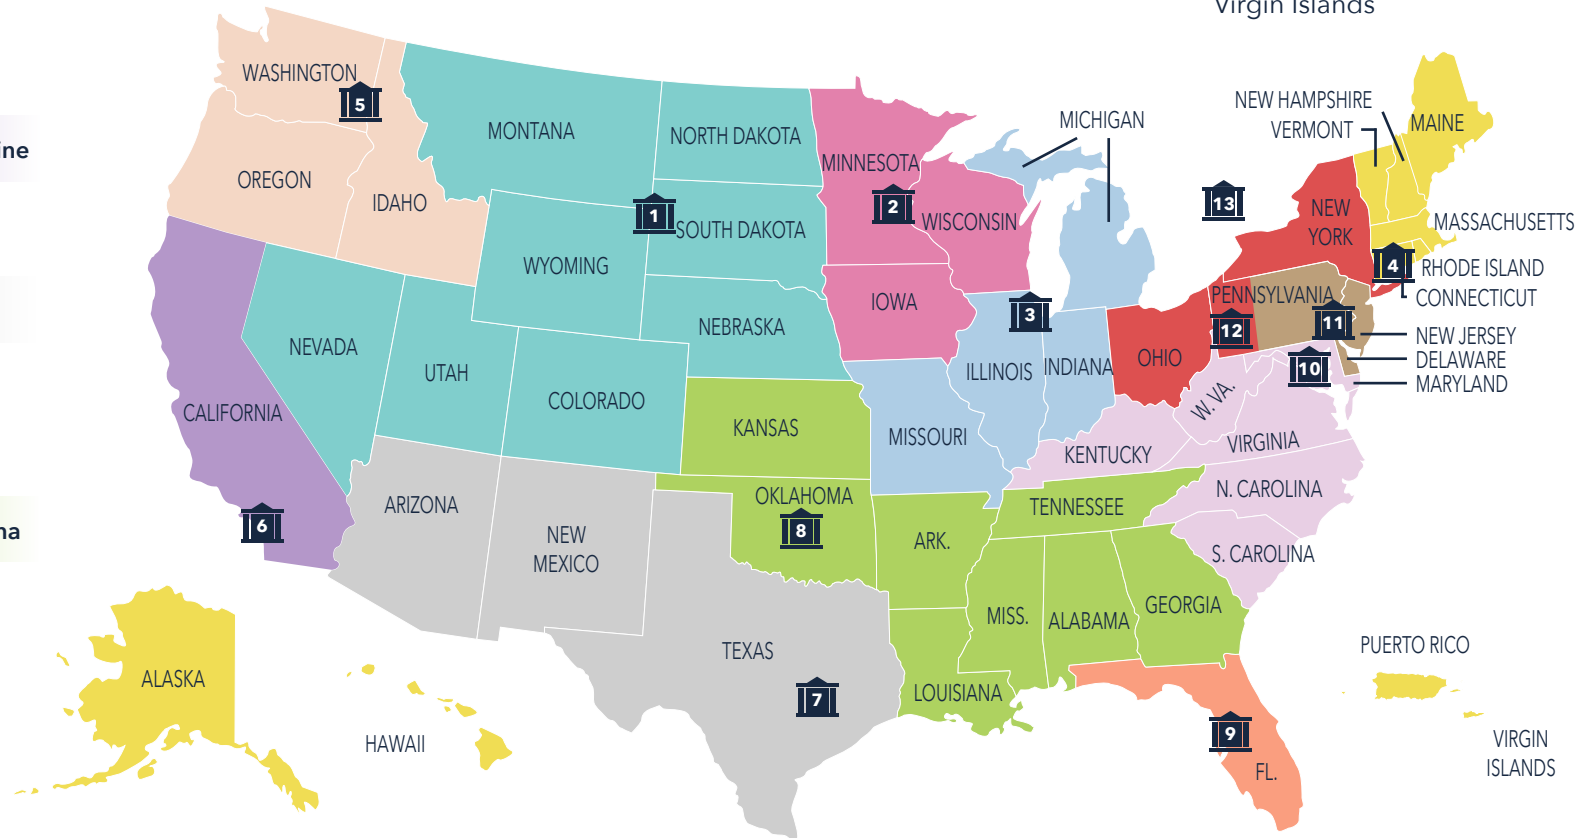

2020 CUWiP Conference Site Locations

5 Washington State University

Idaho
Oregon
Washington

6 University of California Irvine

California

7 Texas A&M University

Arizona
New Mexico
Texas

8 The University of Oklahoma

Alabama
Arkansas
Georgia
Kansas
Louisiana
Oklahoma
Tennessee
Mississippi

9 University of South Florida

Florida

1 Black Hills State University

Colorado
Montana
Nebraska
Nevada
North Dakota
South Dakota
Utah
Wyoming

2 University of Minnesota

Iowa
Minnesota
Wisconsin

3 The University of Chicago

Illinois
Indiana
Michigan
Missouri

4 Yale University

Alaska
Connecticut
Hawaii
Maine
Massachusetts
New Hampshire
New York
Puerto Rico
Rhode Island
Vermont
Virgin Islands

Indicates location of conference within regional area

10 University of Maryland/ NIST

District of Columbia
Kentucky
Maryland
North Carolina
South Carolina
Virginia
West Virginia

11 Temple University

Delaware
New Jersey
Pennsylvania (Mid and East)